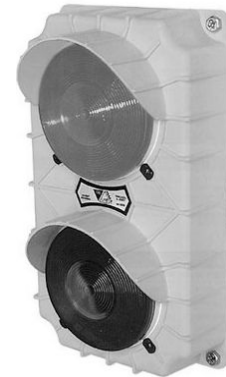

Standoff Insulators

Catalog #	Size	Std. Pkg.	Mfg.
559600	1" High - 1/4" 20 Thread (Black)	1	Erico
559620	1-1/4" High - 1/4" x 20 Thread (Black)	1	
2015-3A	1-1/2" High - 3/8" x 16 Thread (Red)	1	Glastic
2015-3B	1-3/4" High - 3/8" x 16 Thread (Red)	1	
2015-3C	2" High - 3/8" x 16 Thread (Red)	1	
2015-4C	2" High - 1/2" x 13 Thread (Red)	1	

Stop and Go Lights

Outdoor

Catalog #	Type	Voltage	Std. Pkg.	Mfg.
SG10-115RG-LED	LED	115VAC	1	TriLite
SG10-12RG-LED	LED	12VDC	1	
SG10-24RG-LED	LED	24VDC	1	

Indoor (Includes Built in Flasher & Switch)

SG20-115RG-LED	LED	115VAC	1	TriLite
SG20-12RG-LED	LED	12VDC	1	
SG20-24RG-LED	LED	24VDC	1	

Outdoor / Indoor Kit (Includes SG10, SG20 and connection cable)

SG30-115RG-LED	LED	115VAC	1	TriLite
SG30-12RG-LED	LED	12VDC	1	
SG30-24RG-LED	LED	24VDC	1	

Available in Incandescent

Radiant Heaters

Catalog #	Std. Pkg.	Mfg.
CL2	1	Cozy

"COZY" Legs Flat Panel Heater - 150 Watts

ETL - Certified Zero-Clearance Item

(Cozy Legs may be placed directly against surfaces without risk of fire)

	Std. Pkg.	Mfg.
TT	1	Cozy

"TOASTY" Toes Adjustable Foot Rest - 105 Watts